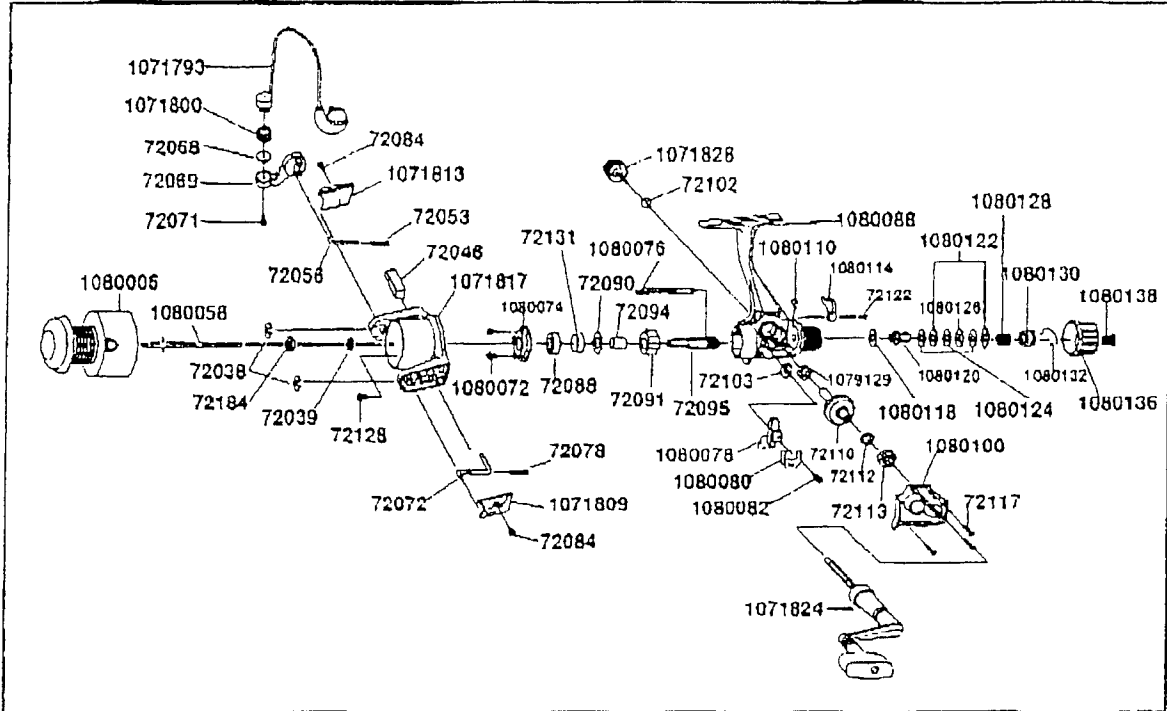

**DIAGRAM**

AS 1 R

**PART LIST**

PART NO	PART NAME	PART NO	PART NAME	PART NO	PART NAME
1080006	Spool assy	1071793	Bail assy	1080110	Stopper lever spring
1080058	Main shaft	72071	Bail screw	72102	Handle sc. cap.wshr.
72038	E-Clip	1080072	Bearing plate screw	1071828	Handle sc. cap
72184	Rotor-nut	1080074	Bearing plate	1080114	Stopper lever
72039	Rotor D washer	72088	Ball bearing	72122	Stopper lever sc.
72128	Rotor nut lock screw	72095	Pinion gear	1080118	Drag "E"washer
1071817	Rotor	1080076	Tail shaft	1080120	Metal
72072	Kick lever	72103	O/S gear	1080122	Drag "A"washer
72078	Kick lever spring	1080078	O/S slider	1080124	Drag "B"washer
72084	Kick lever cover screw	1080080	O/S slider retainer	1080126	Drag "D"washer
1071809	Kick lever cover	1080082	O/S slider screw	1080128	Drag spring
72048	Rotor balance	1080088	Body	1080130	Drag nut
72056	Bail spring shaft	1079129	Body ball bearing	1080132	Back claw spring
72053	Bail spring	72110	Drive gear	1080136	Rear drag cap
1071813	Bail spring cover	72112	Adj washer	1080138	Rear drag cap sc.
72084	Bail sp. cvr. sc.	72113	Body cvr. ball bearing	72091	One way clutch
72069	Arm lever	1080100	Body cover	72094	One way clutch bush
72068	Bail washer	72117	Body cvr. sc.	72090	Bearing washer
1071800	Line roller	1071824	Handle assy	72131	B/Bearing bush